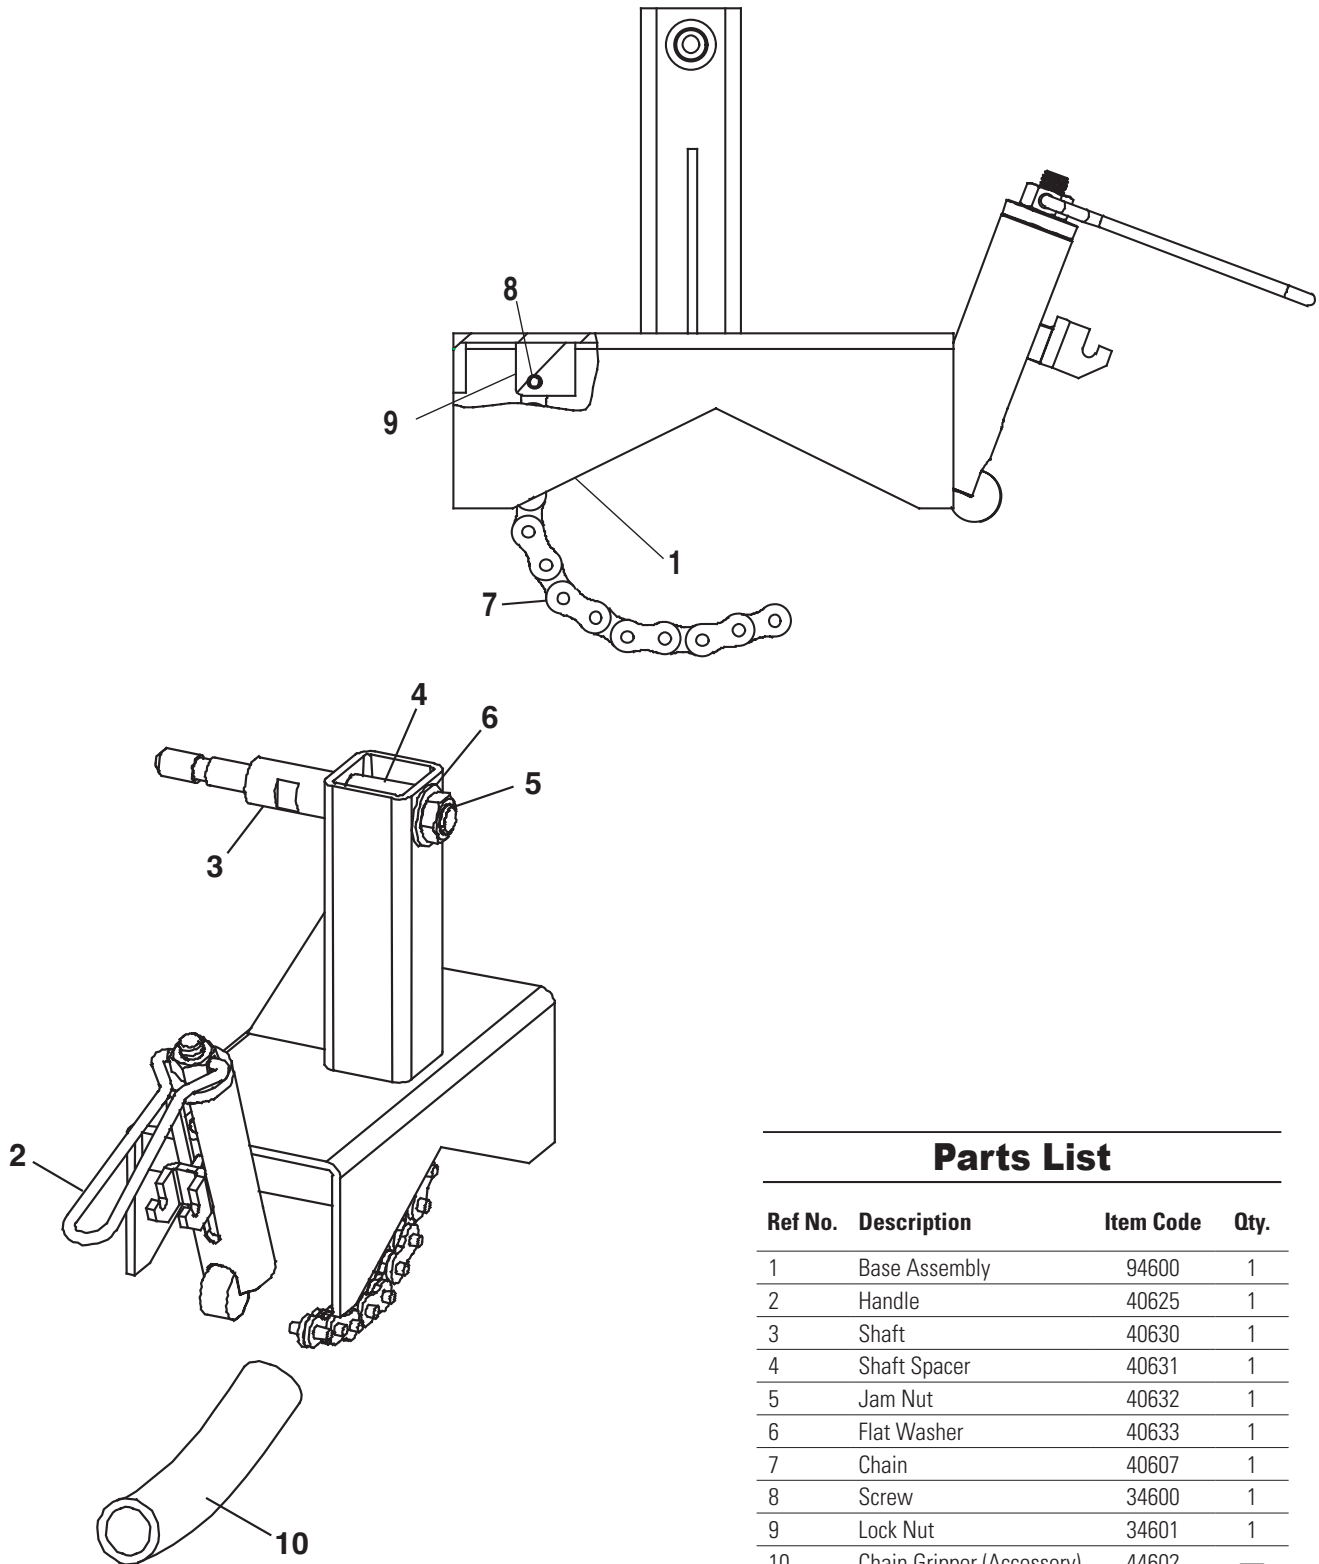

# Saw It® Vise

Replacement Parts

Applies to: 04600

## Parts List

Ref No.	Description	Item Code	Qty.
1	Base Assembly	94600	1
2	Handle	40625	1
3	Shaft	40630	1
4	Shaft Spacer	40631	1
5	Jam Nut	40632	1
6	Flat Washer	40633	1
7	Chain	40607	1
8	Screw	34600	1
9	Lock Nut	34601	1
10	Chain Gripper (Accessory)	44602	—